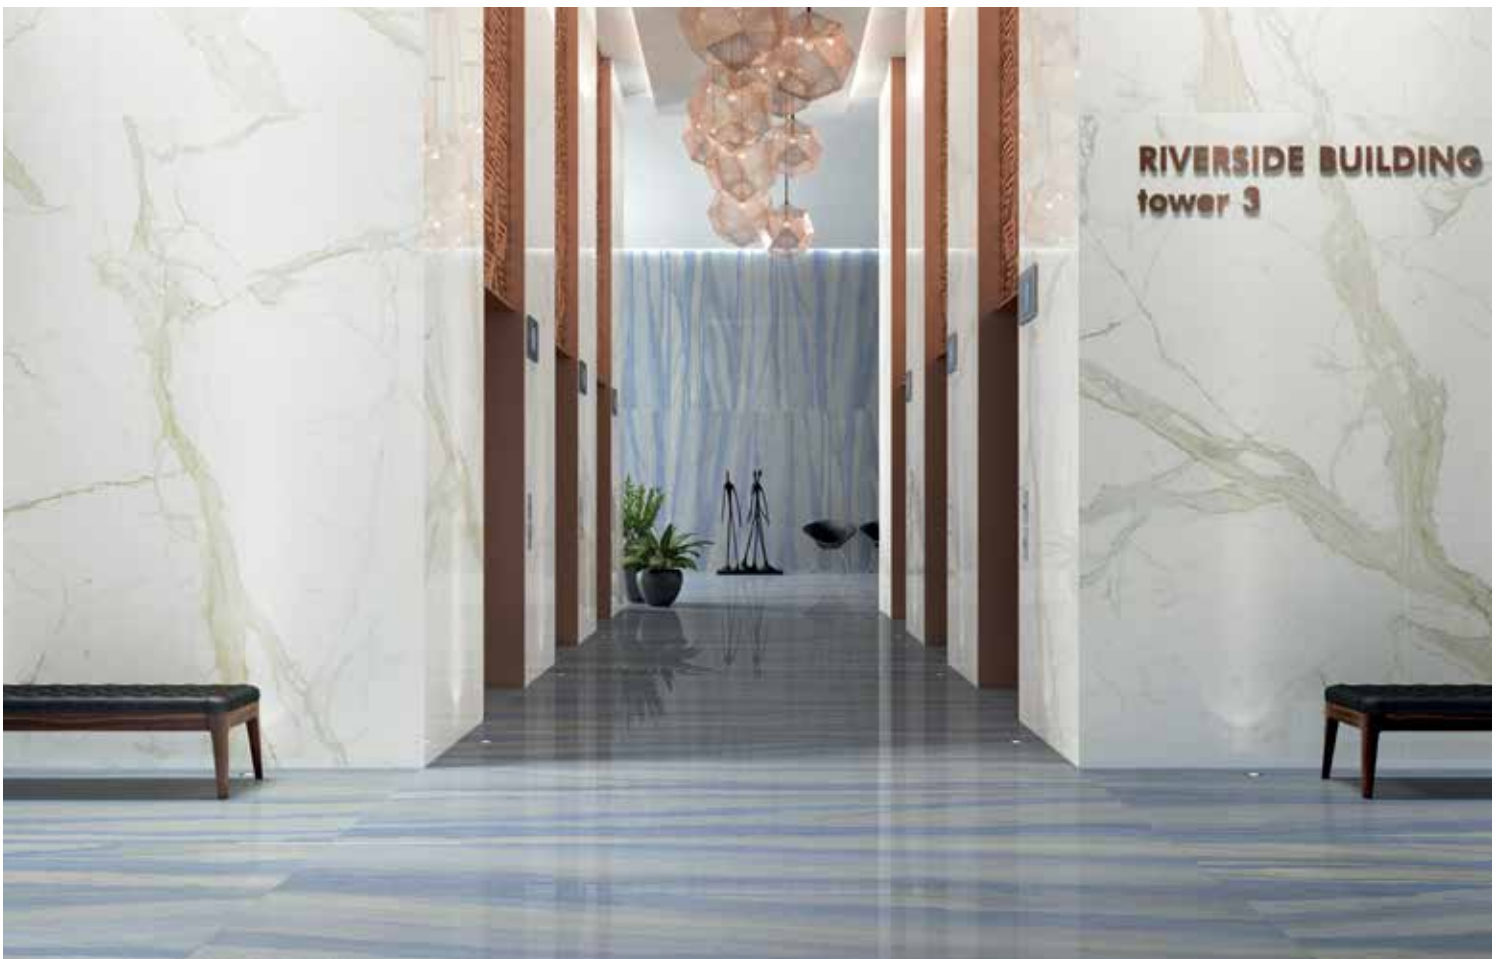

LOOKING FOR A SEAMLESS MONOLITHIC AESTHETIC?

6MM HARD ROCK SLABS ARE THE ANSWER FOR YOU!

HRS is a series of 6mm thick panels; where most panel sizes are 48"x110" or larger.

DESIGN

These panels are specifically designed with larger format panels in mind, which means the imagery is proportionate to the end panel size. Whether the design is marble, concrete, metal, or solid in effect, all the patterns are created in hi-definition; there is **no pixelation** in the patterning. Additionally, most designs use **many faces**, anywhere from 4-11 unique patterns; distinct repetition is never an issue.

BENEFITS

HRS product benefits including **durability**, **mold proof**, **water** and moisture proof, UV resistant, heat and frost resistance, stainproof, chemical resistant, scratch and impact resistant, and safe with food make these thinner larger panels capable of being utilized for more than just floor and wall coverings.