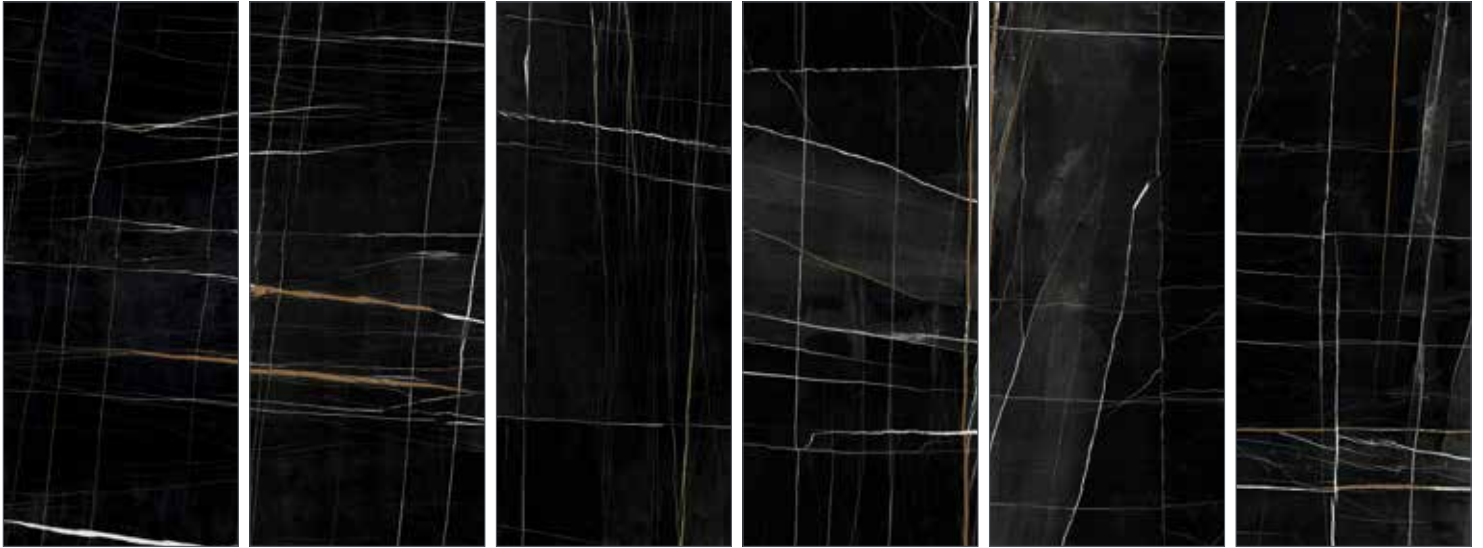

CLASSIC STONE Fiore d' Bosco

48" x 110" x 1/4" | Polished | 5 faces | HRFCSF1/4L

CLASSIC STONE Onice White

48" x 110" x 1/4" | Polished | 6 faces | HRFCSOW1/4L

CLASSIC STONE Sahara Noir

48" x 110" x 1/4" | Polished | 6 faces | HRFCSSN1/4L